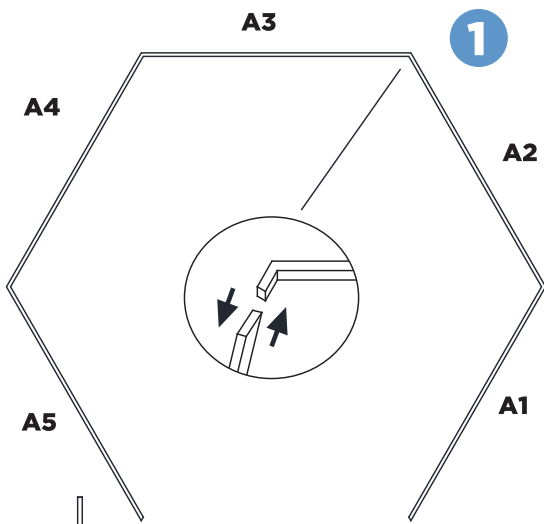

GOLD METAL HEXAGON WEDDING ARCH

8ft x 8ft

3 Connect Hexagon **A** and **B** to each other

4 Connect both **A** frame and **B** frame to **Base plates**

DETAIL OF PARTS