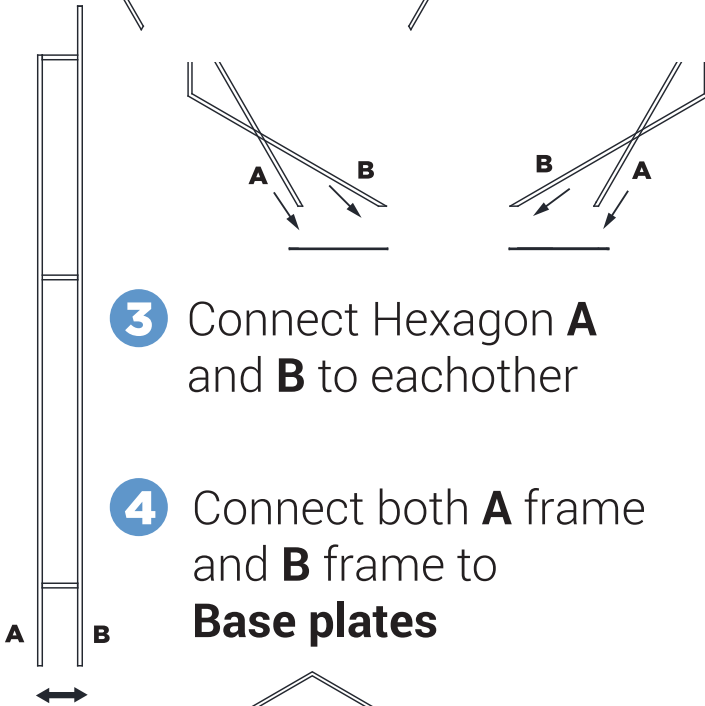

GOLD METAL HEXAGON WEDDING ARCH

8ft x 8ft

3 Connect Hexagon **A** and **B** to each other

4 Connect both **A** frame and **B** frame to **Base plates**

DETAIL OF PARTS