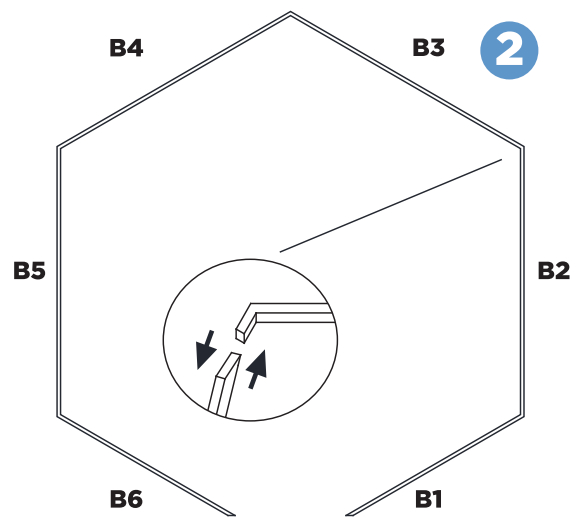

GOLD METAL HEXAGON WEDDING ARCH

8ft x 8ft

3 Connect Hexagon **A** and **B** to each other

4 Connect both **A** frame and **B** frame to **Base plates**

DETAIL OF PARTS